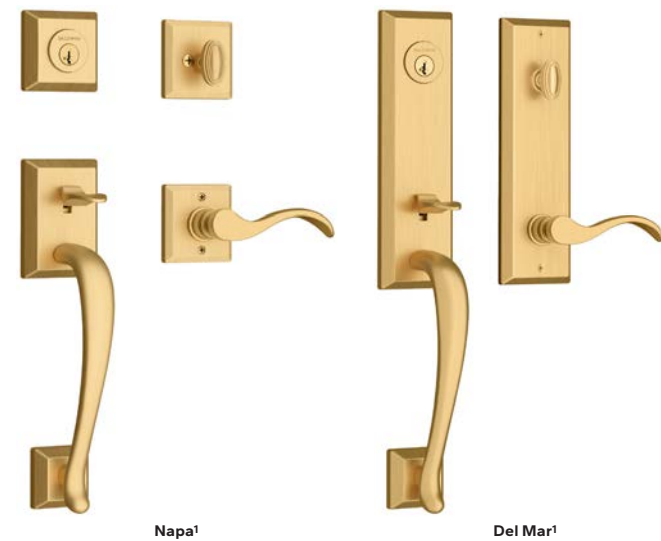

Find the perfect finishing touch.

Fiberglass and Steel

Entry Door Hardware

Our entry door hardware selections offer a diverse palette of striking finishes to complement your style. Four unique collections offer seven different finishes, giving you more options for a look all your own.

BALDWIN
RESERVE™

SMARTKEY
RE-KEY TECHNOLOGY

Reset your locks in seconds — without calling a locksmith. SmartKey Security™ re-key technology provides additional security and the ability to use the same key on every door in your home.

Classic Hardware Collection

Choose timeless pieces from the Classic Collection for a look that will never go out of style.