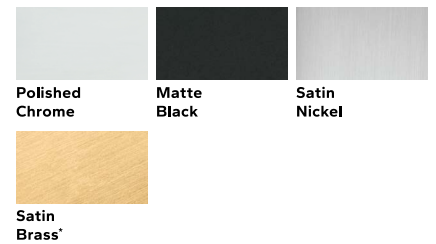

Chord

Double Water

Pear

Satin Etch

Narrow Reed

Front Door Hardware

Entry Door Hardware

Pella offers four stunning collections to complement your project's style, architecture and coordinating window hardware. Classic, modern and rustic collections created in partnership with Baldwin® the #1 premium hardware brand.

Classic Hardware Collection

BALDWIN

Choose timeless pieces from the Classic Collection for a look that will never go out of style.

Finishes:

Modern Hardware Collection

BALDWIN

Achieve the ultimate contemporary look with the sleek finishes of Modern hardware.

Finishes:

Rustic Hardware Collection

BALDWIN

Stand out with bold looks from the Rustic Collection, and create an utterly unique aesthetic.

Finishes:

Essential Hardware Collection

BALDWIN

Elevate your style and transform your home with an elegant selection of Essential hardware.

Finishes:

* Available on Napa, Del Mar, Seattle and La Jolla handles only.