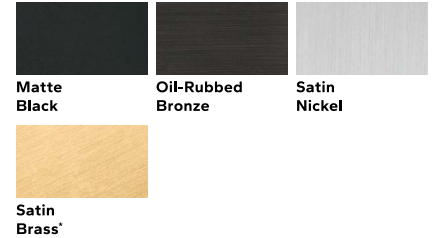

Chord

Double Water

Pear

Satin Etch

Narrow Reed

Front Door Hardware

Entry Door Hardware

Pella offers four stunning collections to complement your project's style, architecture and coordinating window hardware. Classic, modern and rustic collections created in partnership with Baldwin® the #1 premium hardware brand.

Classic Hardware Collection

BALDWIN

Choose timeless pieces from the Classic Collection for a look that will never go out of style.

Finishes:

Modern Hardware Collection

BALDWIN

Achieve the ultimate contemporary look with the sleek finishes of Modern hardware.

Finishes:

Rustic Hardware Collection

BALDWIN

Stand out with bold looks from the Rustic Collection, and create an utterly unique aesthetic.

Finishes:

Essential Hardware Collection

BALDWIN

Elevate your style and transform your home with an elegant selection of Essential hardware.