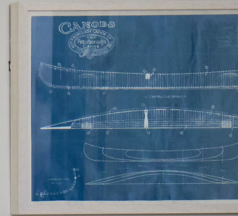

Pella® Reserve™ Bifold Patio Doors

Pella Reserve -
Traditional bifold door

Make an impressive statement.

Create outdoor living at its finest. Pella Reserve bifold patio doors fold neatly to make a beautiful opening to the outside — and extend living spaces beyond the walls. Whether your project calls for the fine, thoughtful details of traditional design or the clean lines on contemporary products, you can create your desired look with the flexible design of Pella bifold doors.

Versatile style.

Enjoy added design flexibility of an expansive door, or size down to create a pass-through window.

The perfect finishing touch.

Choose from a broad range of hardware styles and finishes to create a seamless look across your Pella project. Concealed multipoint locks provide easy operation and unparalleled aesthetic.

Built to last, Pella aluminum-clad wood patio doors are backed by the Pella Limited Lifetime Warranty.

Bifold panel sizes range from 14-1/4" x 37-1/4" to 42" x 115-3/4".
Using 10 door panels, the maximum opening is 35'.