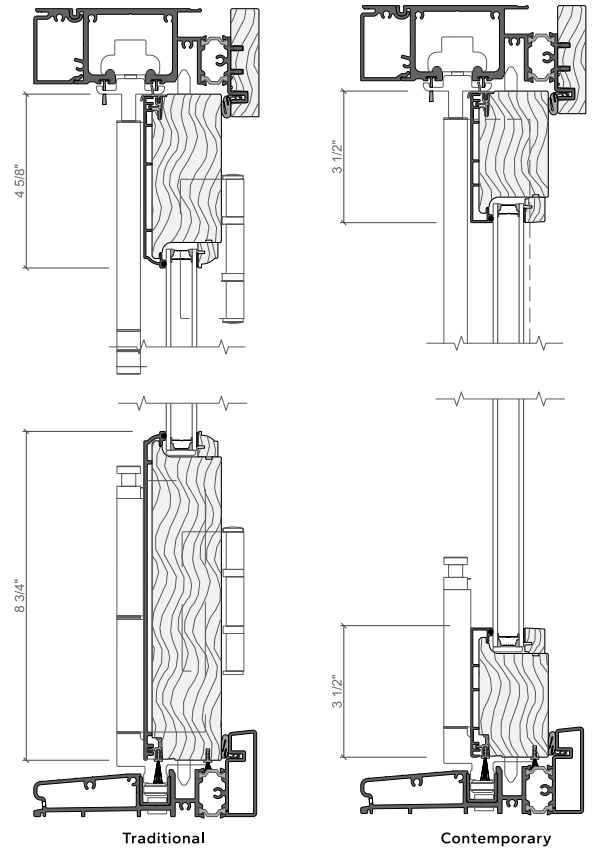

Built to last, Pella aluminum-clad wood patio doors are backed by the Pella Limited Lifetime Warranty.

Bifold panel sizes range from 14-1/4" x 37-1/4" to 42" x 115-3/4".
Using 10 door panels, the maximum opening is 35'.