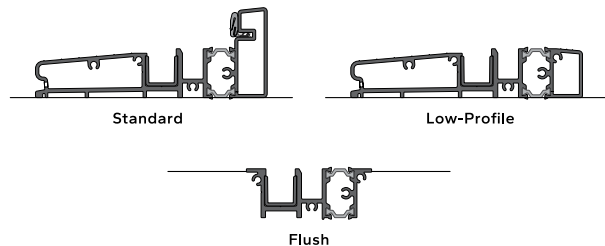

Built to last, Pella aluminum-clad wood patio doors are backed by the Pella Limited Lifetime Warranty.

Bifold panel sizes range from 14-1/4" x 37-1/4" to 42" x 115-3/4".
Using 10 door panels, the maximum opening is 35'.

Performance Ratings²

Standard Sill — Out-Swing
Low-Profile and Flush Sills

Up to 8'

PG25
NC

Up to 10'

PG15
NC

NC = Not Certified

Sill Types Available