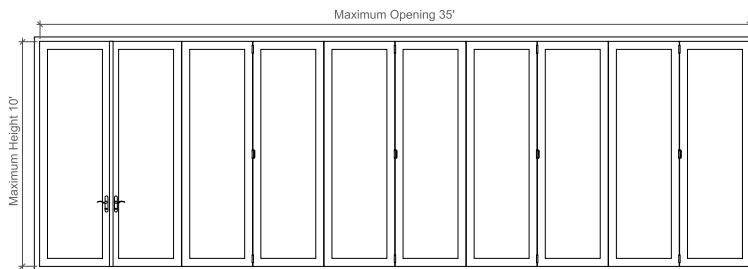

Built to last, Pella aluminum-clad wood patio doors are backed by the Pella Limited Lifetime Warranty.

Bifold panel sizes range from 14-1/4" x 37-1/4" to 42" x 115-3/4".
Using 10 door panels, the maximum opening is 35'.