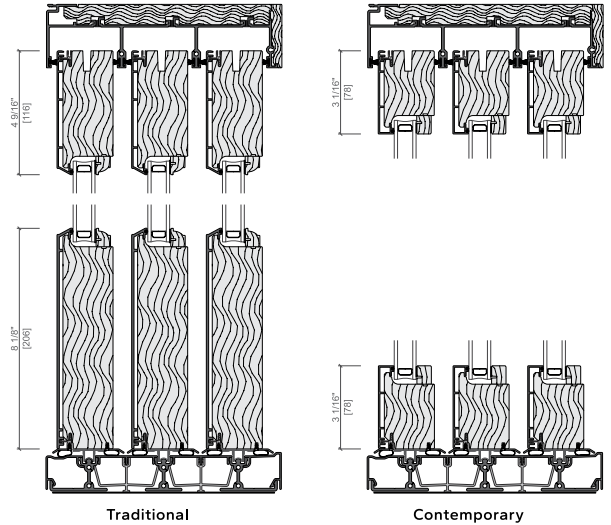

Multi-slide panel sizes range from 20" x 48" to 60" x 117-3/8".
Using 10 door panels, the maximum opening is 48'.
Pocketing options available to maximize daylight opening width.

Energy Ratings

Sill Type	U-Factor	SHGC
1-1/2" Weep Sill	.30 - .51	.15 - .57
Integrated Sill	.28 - .48	.15 - .57
Surface Mount Sill	.31 - .51	.15 - .57