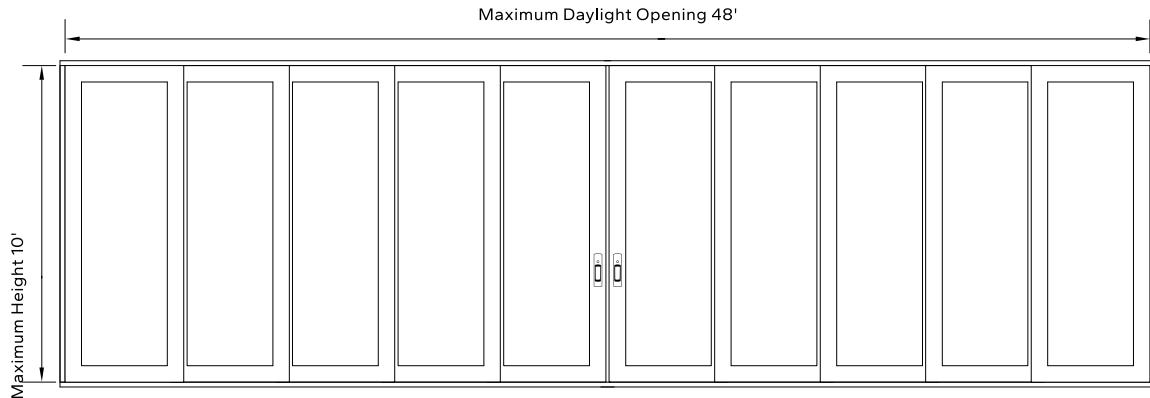

Multi-slide panel sizes range from 20" x 48" to 60" x 117-3/8".
Using 10 door panels, the maximum opening is 48'.
Pocketing options available to maximize daylight opening width.

Energy Ratings

Sill Type	U-Factor	SHGC
1-1/2" Weep Sill	.30 - .51	.15 - .57
Integrated Sill	.28 - .48	.15 - .57
Surface Mount Sill	.31 - .51	.15 - .57