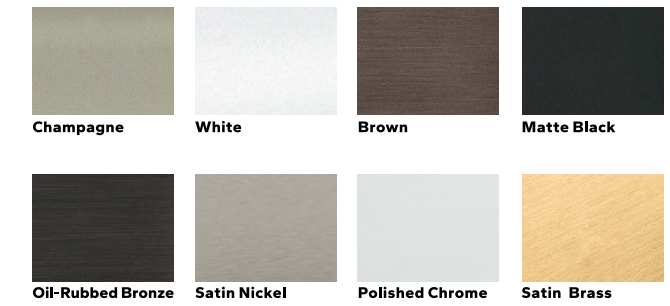

Prefinished Pine Interior Colors

When you select pine, we can prefinish in a variety of colors. Unfinished or primed and ready-to-paint are also available.

White Bright White Linen White Natural Golden Oak Early American Provincial Dark Mahogany Charcoal Black

Black White Brown Fossil Iron Ore Portobello Putty Almond Classic White Brick Red Hartford Green Pearl Gray SoftLinen Satin Steel Matte Gray WolfGray Spice Red Sage Frost Blue Blue Ash

Custom colors are also available.

* EnduraClad Plus protective finish is not available with all colors. See your local Pella sales representative for availability.

WINDOW HARDWARE

Modern Collection

Complement your vision with our exclusive, architect-inspired hardware that incorporates the tenets of contemporary design. Available in eight stunning finishes.

Fold-away Crank Saldo

Finishes:

Champagne White Brown Matte Black Oil-Rubbed Bronze Satin Nickel Polished Chrome Satin Brass

PATIO DOOR HARDWARE

Modern Collection

To complement your style, we've partnered with Baldwin, the #1 premium hardware brand. The hardware collection is made of solid-forged brass and features bold designs and added security enhancements.