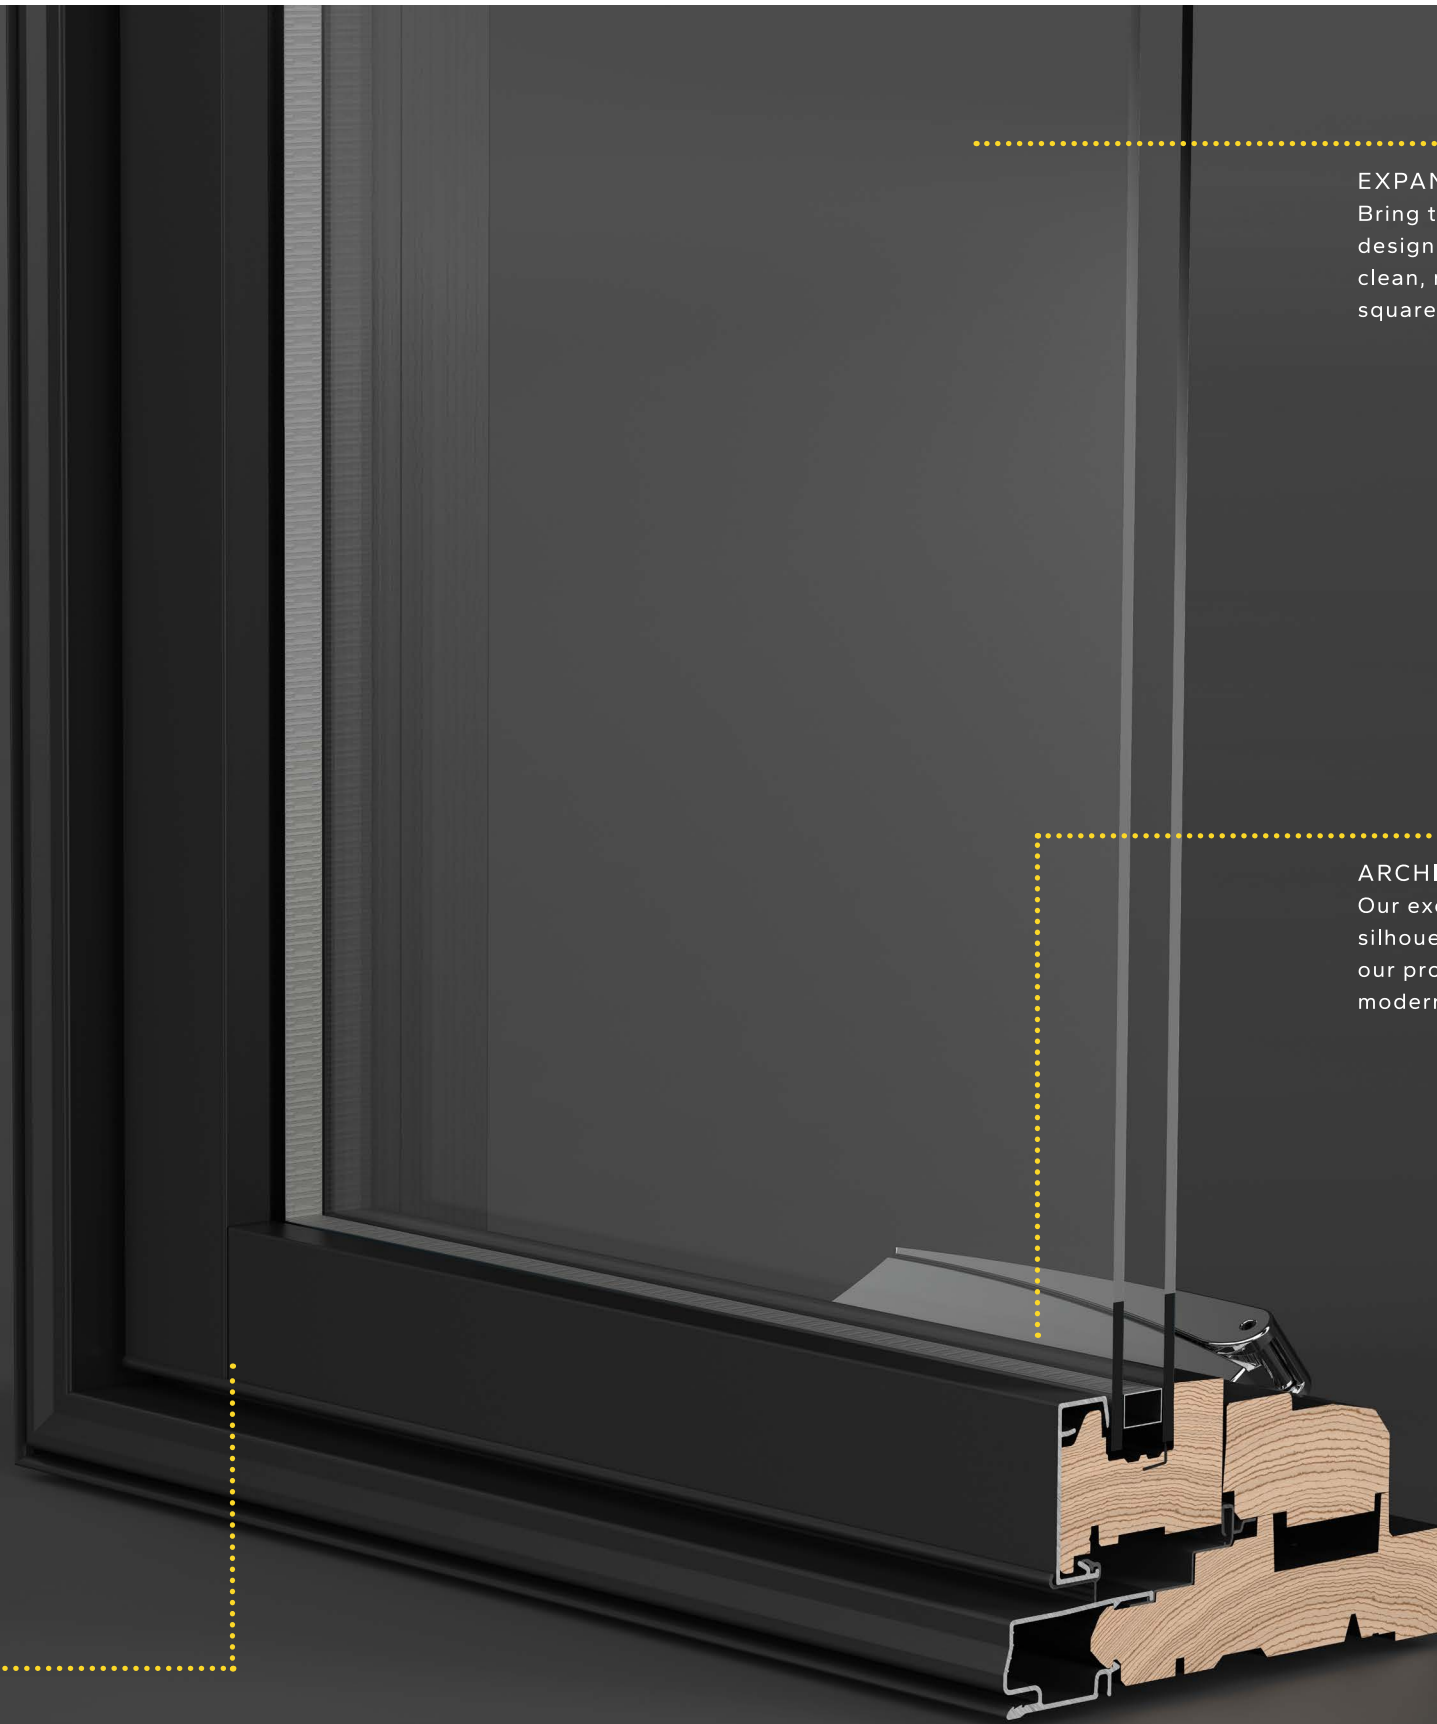

THROUGH-STILE CONSTRUCTION

Our patented cladding system delivers a clean sash joint with pure, 90-degree exteriors.

EXPANSIVE GLASS WITH CLEAN LINES
Bring the outside in with our industry-leading designs and narrow sightlines providing a clean, modern feel with expansive glass and square profiles.

ARCHITECT-INSPIRED HARDWARE
Our exclusively designed hardware offers sleek silhouettes and premium finishes to complement our products while honoring their sophisticated modern design.