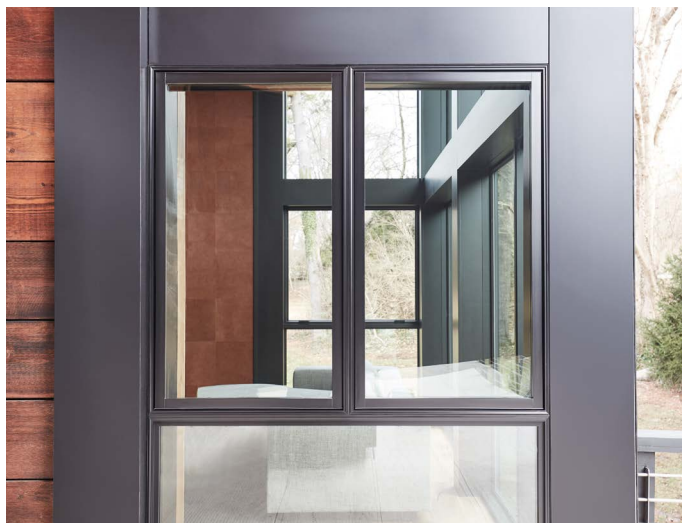

PURE CONTEMPORARY STYLE

With expansive glass, refined profiles and through-stile construction, the simple and sophisticated designs of Pella Reserve – Contemporary bring your vision to life.