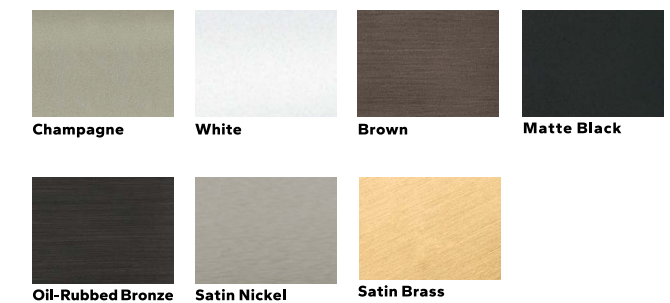

Prefinished Pine Interior Colors

When you select pine, we can prefinish in a variety of colors. Unfinished or primed and ready-to-paint are also available.

White Bright White Linen White Natural Golden Oak Early American Provincial Dark Mahogany Charcoal Black

Black White Brown Fossil Iron Ore Portobello Putty Almond Classic White Brick Red Hartford Green Pearl Gray SoftLinen Satin Steel Matte Gray WolfGray Spice Red Sage Frost Blue Blue Ash

Custom colors are also available.

Elevate your style and transform your home with elegant selections.

Hinged & Bifold Patio Door Handle

Sliding Patio Door Handle

Multi-Slide Patio Door Handle^{1,2}

Finishes:

Champagne White Brown Matte Black Oil-Rubbed Bronze Satin Nickel Satin Brass