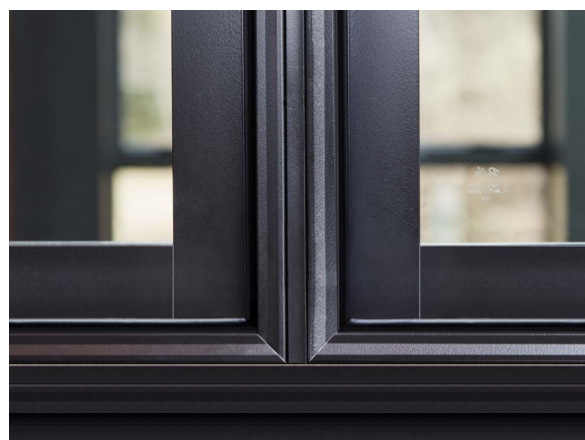

PURE CONTEMPORARY STYLE

With expansive glass, refined profiles and through-stile construction, the simple and sophisticated designs of Pella Reserve – Contemporary bring your vision to life.