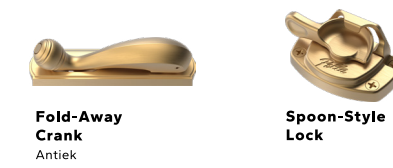

WINDOW HARDWARE

Classic Collection

Get a timeless look with authentic styles in classic finishes.