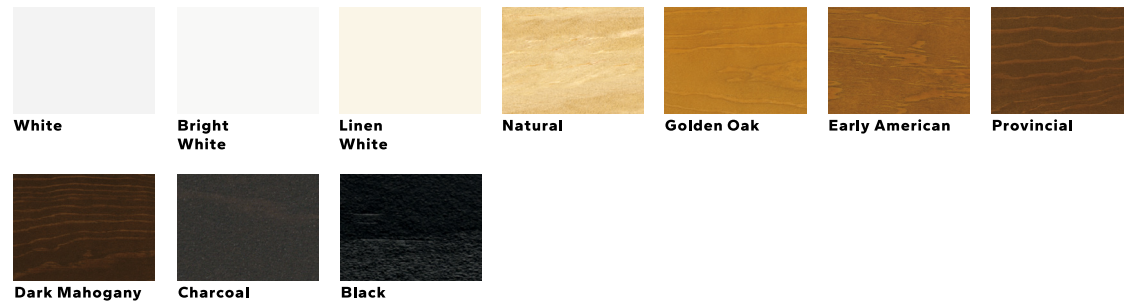

## COLORS & FINISHES

### Wood Types

Choose the wood species that best complements your project's interior.

Custom solutions:

### Prefinished Pine Interior Colors

When you select pine, we can prefinish in a variety of colors. Unfinished or primed and ready-to-paint are also available.

### Extruded Aluminum-Clad Exterior Colors

Our low-maintenance EnduraClad® exterior finish resists chalking and fading. Take durability further with EnduraClad Plus protective finish, which meets the industry's highest exterior coating standard to defend against chalking and fading.\*