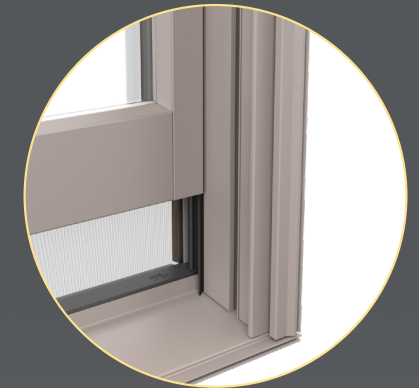

ACHIEVE YOUR VISION WITHOUT CONCESSIONS

TAILOR-MADE SOLUTIONS

Partner with Pella. From preliminary drawings to installation, Pella's expert team of architects, engineers, drafters and consultants can work to deliver custom window and door solutions for your project.

AUTHENTIC LOOK OF TRUE DIVIDED LIGHT

Our Integral Light Technology® grilles help capture the look of true-divided-light without sacrificing energy performance, giving you a more authentic look.

INTEGRATED ROLSCREEN®

The Integrated Rolscreen retractable screen provides a cleaner, more polished look. The Integrated Rolscreen is a double- and single-hung screen that appears when you open the window, and rolls away, out of sight, when you close it.

PUTTY GLAZE PROFILE

Our putty profile with historically accurate angles provides a realistic shadow. Pella® Reserve™ products offer the industry's deepest sash dimension for a richer, deeper and more dramatic aesthetic for your project.

THROUGH-STILE CONSTRUCTION

Essential to the authenticity of traditional window making, historical accuracy is achieved with butt joinery and through-stile construction on the exterior cladding.

EXTRUDED ALUMINUM EXTERIORS

Pella Reserve products are available with extruded aluminum-clad exteriors for exceptional durability. Create a custom exterior color to meet your design needs or choose from our wide variety of color options.