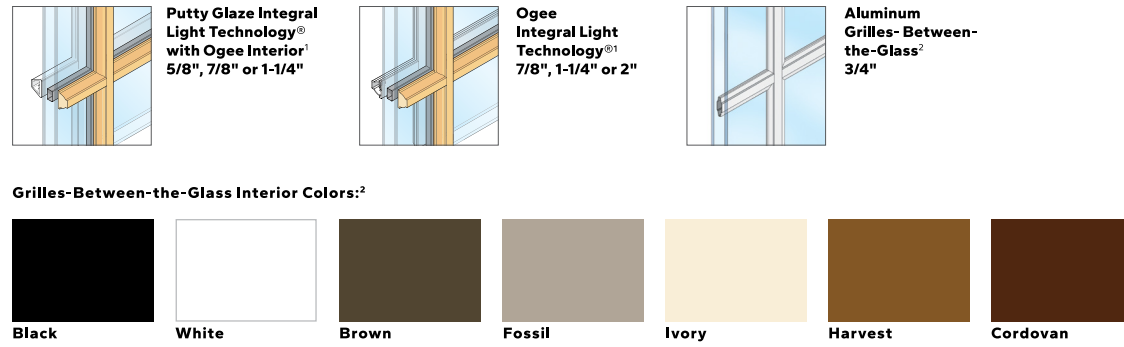

### Essential Collection

Elevate your style and transform your home with elegant selections.

Finishes:

Additional hardware collections available. See your local Pella sales rep for more options.

<sup>1</sup> Flush multi-slide handle is a Pella exclusive design.  
<sup>2</sup> Flush multi-slide handle is not available in Champagne.

## GRILLES

**Grille Types** Choose the look of true divided light, or make cleaning easier by selecting grilles-between-the-glass.